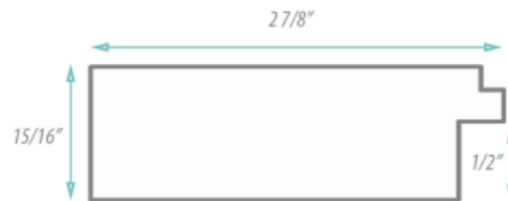

SPECIFICATION SHEET

FRAMED MIRROR

MODEL#: FM 80743-18X40

FRAMED MIRRORS COLLECTION

FEATURES:

- ONE 18X40" HIGH RESOLUTION SILVER PLATE GLASS MIRROR SIZE W/ DECORATIVE FRAME.
- "WALL HUGGER" HANGER FOR MOUNTING INCLUDED.
- STANDARD MOUNTING STYLE IS VERTICAL. FOR HORIZONTAL, PLEASE SPECIFY WHEN ORDERING.
- PACKED IN FOUR WALL (FOLDED DOUBLE WALL) CORRUGATION.
- STYLE: MODERN
- COLOR: WHITE
- FINISH: MATTE

MIRROR FINISHES:

- FLAT POLISHED EDGE
- BEVELED EDGE

OVERALL SIZE DIMENSION: 22 1/2" WIDE X 44 1/2" HIGH X 1" DEEP